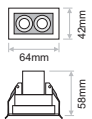

LIMA Recessed 4

 55x35mm

LIMA Recessed 10

 128x35mm

LIMA Recessed 21

 248x35mm

Model (LED Power)	CCT	CRI80, CRI90 LED Source	Type	Beam Angle	Luminaire Colour: Trim/Mask	Dimming Option	Accessories
		80 (80) 90 (90)					
LIMA 4W Recessed (LIMA 4 RC)	2700K (27C)	528lm 464lm	Fixed (FX)	15° (15)	White/White (WW)	Without Driver (00)	COVER Standard (0X) EXTRAS No Extras (X0) Emergency Kit (X1)
	3000K (30C)	528lm 494lm		30° (30)	White/Black (WB)	Non Dimmable (ND)	
	4000K (40C)	562lm 528lm		50° (50)	Black/Black (BB)	Analogue (1-10V) (A1)	
	6500K (65C)	592lm -		15°x35° (1535)	Black/White (BW)	DMX (DX) DALI (DL) Push Button (PB) Phase Cut (PC) Wireless* (WL)	
LIMA 10W Recessed (LIMA 10 RC)	2700K (27C)	1320lm 1160lm					
	3000K (30C)	1320lm 1235lm					
	4000K (40C)	1405lm 1320lm					
	6500K (65C)	1480lm -					
LIMA 21W Recessed (LIMA 21 RC)	2700K (27C)	2640lm 2320lm					
	3000K (30C)	2640lm 2470lm					
	4000K (40C)	2810lm 2640lm					
	6500K (65C)	2960lm -					