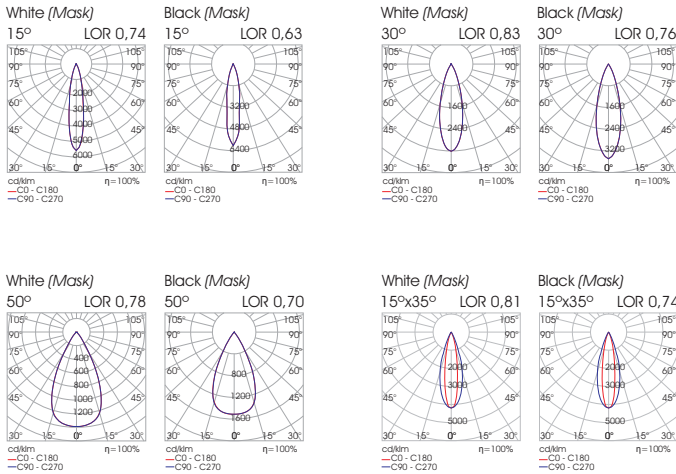

Model (LED Power)	CCT	CRI80, CRI90 LED Source	Type	Beam Angle	Luminaire Colour: Trim/Mask	Dimming Option	Accessories
		80 (80) 90 (90)					
LIMA 4W Recessed (LIMA 4 RC)	2700K (27C)	528lm 464lm	Fixed (FX)	15° (15)	White/White (WW)	Without Driver (00)	COVER Standard (0X) EXTRAS No Extras (X0) Emergency Kit (X1)
	3000K (30C)	528lm 494lm		30° (30)	White/Black (WB)	Non Dimmable (ND)	
	4000K (40C)	562lm 528lm		50° (50)	Black/Black (BB)	Analogue (1-10V) (A1)	
	6500K (65C)	592lm -		15°x35° (1535)	Black/White (BW)	DMX (DX) DALI (DL) Push Button (PB) Phase Cut (PC) Wireless* (WL)	
LIMA 10W Recessed (LIMA 10 RC)	2700K (27C)	1320lm 1160lm					
	3000K (30C)	1320lm 1235lm					
	4000K (40C)	1405lm 1320lm					
	6500K (65C)	1480lm -					
LIMA 21W Recessed (LIMA 21 RC)	2700K (27C)	2640lm 2320lm					
	3000K (30C)	2640lm 2470lm					
	4000K (40C)	2810lm 2640lm					
	6500K (65C)	2960lm -					

* The wireless dimming option includes driver and Bluetooth dimming accessory.

Ordering Code Example: LIMA 21 RC-30C-80-FX-30-WW-ND-00