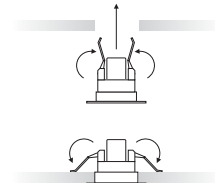

LIMA Recessed 4

 55x35mm

LIMA Recessed 10

 128x35mm

LIMA Recessed 21

 248x35mm

Model (LED Power)	CCT	CRI80, CRI90 LED Source	Type	Beam Angle	Luminaire Colour: Trim/Mask	Dimming Option	Accessories
		80 (80) 90 (90)					
LIMA 4W Recessed (LIMA 4 RC)	2700K (27C)	528lm 464lm	Fixed (FX)	15° (15)	White/White (WW)	Without Driver (00)	COVER Standard (0X) EXTRAS No Extras (X0) Emergency Kit (X1)
	3000K (30C)	528lm 494lm		30° (30)	White/Black (WB)	Non Dimmable (ND)	
	4000K (40C)	562lm 528lm		50° (50)	Black/Black (BB)	Analogue (1-10V) (A1)	
	6500K (65C)	592lm -		15°x35° (1535)	Black/White (BW)	DMX (DX) DALI (DL) Push Button (PB) Phase Cut (PC) Wireless* (WL)	
LIMA 10W Recessed (LIMA 10 RC)	2700K (27C)	1320lm 1160lm					
	3000K (30C)	1320lm 1235lm					
	4000K (40C)	1405lm 1320lm					
	6500K (65C)	1480lm -					
LIMA 21W Recessed (LIMA 21 RC)	2700K (27C)	2640lm 2320lm					
	3000K (30C)	2640lm 2470lm					
	4000K (40C)	2810lm 2640lm					
	6500K (65C)	2960lm -					