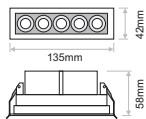

- Lima series is a complete series of die cast aluminium luminaires.
- It is available in different wattage consumption and each model is offered in different lumen outputs.
- It is available in different beam angles, diffused and wall wash applications.
- It includes models for recessed and trimless installations.
- In terms of LED, it is available in different CCTs as standard and it can also be offered upon request (depending on the model) in tunable white TW and individual colours R,G,B,A.
- 3 SDCM
- L90/B10 50000h
- Low UGR (UGR<16 /black mask, UGR<19 /white mask).
- Constant current
- Indoor use: IP40

LIMA Recessed 4

 55x35mm

LIMA Recessed 10

 128x35mm

LIMA Recessed 21

 248x35mm

Model (LED Power)	CCT	CRI80, CRI90 LED Source	Type	Beam Angle	Luminaire Colour: Trim/Mask	Dimming Option	Accessories
		80 (80) 90 (90)					
LIMA 4W Recessed (LIMA 4 RC)	2700K (27C)	528lm 464lm	Fixed (FX)	15° (15)	White/White (WW)	Without Driver (00)	COVER Standard (0X) EXTRAS No Extras (X0) Emergency Kit (X1)
	3000K (30C)	528lm 494lm		30° (30)	White/Black (WB)	Non Dimmable (ND)	
	4000K (40C)	562lm 528lm		50° (50)	Black/Black (BB)	Analogue (1-10V) (A1)	
	6500K (65C)	592lm -		15°x35° (1535)	Black/White (BW)	DMX (DX) DALI (DL) Push Button (PB) Phase Cut (PC) Wireless* (WL)	
LIMA 10W Recessed (LIMA 10 RC)	2700K (27C)	1320lm 1160lm					
	3000K (30C)	1320lm 1235lm					
	4000K (40C)	1405lm 1320lm					
	6500K (65C)	1480lm -					
LIMA 21W Recessed (LIMA 21 RC)	2700K (27C)	2640lm 2320lm					
	3000K (30C)	2640lm 2470lm					
	4000K (40C)	2810lm 2640lm					
	6500K (65C)	2960lm -					