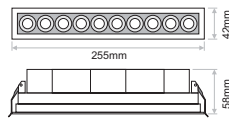

LIMA Recessed 4

 55x35mm

LIMA Recessed 10

 128x35mm

LIMA Recessed 21

 248x35mm

Model (LED Power)	CCT	CRI80, CRI90 LED Source	Type	Beam Angle	Luminaire Colour: Trim/Mask	Dimming Option	Accessories
		80 (80) 90 (90)					
LIMA 4W Recessed (LIMA 4 RC)	2700K (27C)	528lm 464lm	Fixed (FX)	15° (15)	White/White (WW)	Without Driver (00)	COVER Standard (0X) EXTRAS No Extras (X0) Emergency Kit (X1)
	3000K (30C)	528lm 494lm		30° (30)	White/Black (WB)	Non Dimmable (ND)	
	4000K (40C)	562lm 528lm		50° (50)	Black/Black (BB)	Analogue (1-10V) (A1)	
	6500K (65C)	592lm -		15°x35° (1535)	Black/White (BW)	DMX (DX) DALI (DL) Push Button (PB) Phase Cut (PC) Wireless* (WL)	
LIMA 10W Recessed (LIMA 10 RC)	2700K (27C)	1320lm 1160lm					
	3000K (30C)	1320lm 1235lm					
	4000K (40C)	1405lm 1320lm					
	6500K (65C)	1480lm -					
LIMA 21W Recessed (LIMA 21 RC)	2700K (27C)	2640lm 2320lm					
	3000K (30C)	2640lm 2470lm					
	4000K (40C)	2810lm 2640lm					
	6500K (65C)	2960lm -					